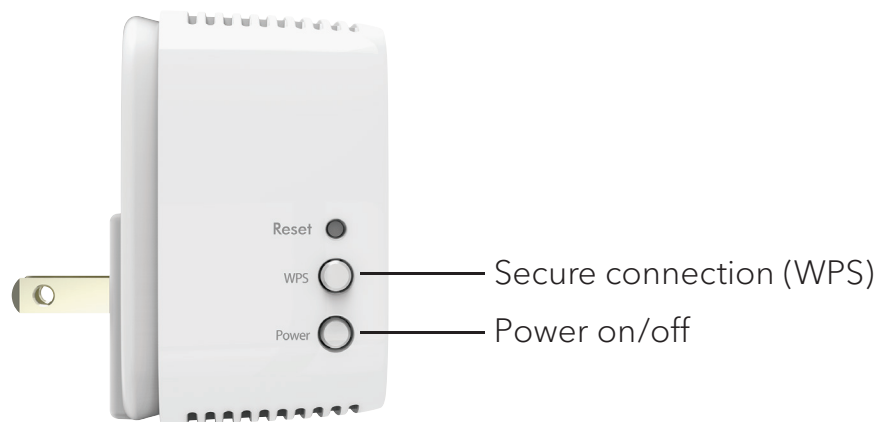

Boost your existing WiFi

- Dual band WiFi up to 1200Mbps
- Supports new 802.11ac & b/g/n WiFi devices
- FastLane™ Technology for high-speed connections
- Works with any WiFi router

Overview

NETGEAR AC1200 Dual Band WiFi Range Extender boosts your existing network range, delivering AC dual band WiFi up to 1200Mbps. It works with any standard WiFi router & is ideal for HD video streaming & gaming. Get the connectivity you need for iPads®, smartphones, laptops & more.

Newer WiFi Standards

Create faster WiFi access for 802.11 b/g/n & ac WiFi devices.

FastLane™ Technology

Use both WiFi bands to establish one super high-speed connection; ideal for HD streaming & gaming.

Easy Setup

Smart LED indicators find the best location for your range extender.

Simultaneous Dual Band WiFi

Extend 2.4 & 5GHz WiFi up to 1200Mbps & reduce interference.

WiFi Range Extenders boost your existing WiFi & deliver greater wireless speed where the signal is intermittent or weak, improving the range & connectivity you desire for iPads®, smartphones, laptops & more.