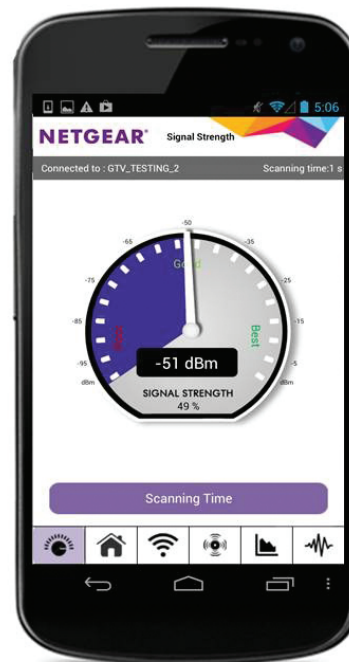

Smart LED indicators find the best location for your range extender.

Simultaneous Dual Band WiFi

Extend 2.4 & 5GHz WiFi up to 1200Mbps & reduce interference.

WiFi Range Extenders boost your existing WiFi & deliver greater wireless speed where the signal is intermittent or weak, improving the range & connectivity you desire for iPads®, smartphones, laptops & more.

WiFi Analytics App

How strong is your WiFi signal? Use the NETGEAR WiFi Analytics app & get advanced analytics to optimize your existing or newly extended WiFi network. Check your network status, WiFi signal strength, identify crowded WiFi channels & much more!

Here's what you can do with the WiFi Analytics App!

- Get a network status overview
- Check WiFi signal strength
- Measure WiFi channel interference
- Keep track of WiFi strength by location
- and more...

Scan to install app

Package Contents

- AC1200 WiFi Range Extender (EX5000)
- Quick Start Guide

Physical Specifications

- Dimensions: 2.85 x 2.85 x 2.55 in (72.5 x 72.5 x 64.8 mm)
- Weight: 0.34 lb (0.152 kg)