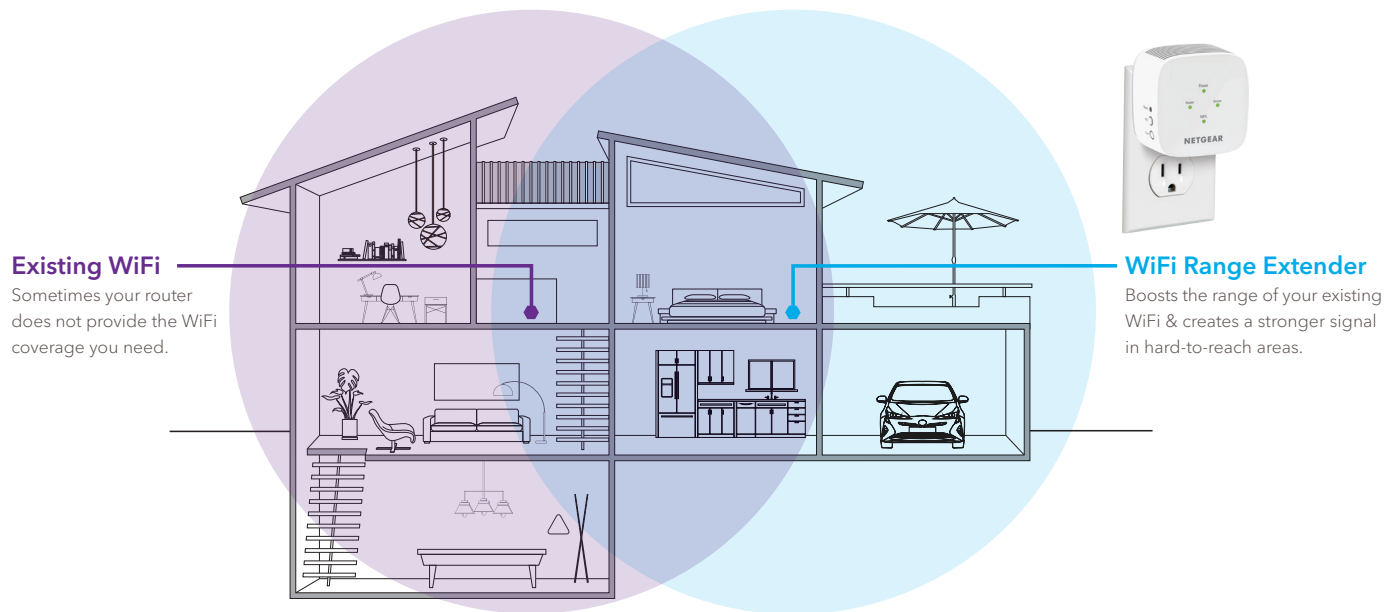

Boost your existing WiFi

- Dual band WiFi up to 1200Mbps
- Supports new 802.11ac & b/g/n WiFi devices
- FastLane™ Technology for high-speed connections
- Works with any WiFi router

Overview

NETGEAR AC1200 Dual Band WiFi Range Extender boosts your existing network range, delivering AC dual band WiFi up to 1200Mbps. It works with any standard WiFi router & is ideal for HD video streaming & gaming. Get the connectivity you need for iPads®, smartphones, laptops & more.

Newer WiFi Standards

Create faster WiFi access for 802.11 b/g/n & ac WiFi devices.

FastLane™ Technology

Use both WiFi bands to establish one super high-speed connection; ideal for HD streaming & gaming.

Easy Setup

Smart LED indicators find the best location for your range extender.

Simultaneous Dual Band WiFi

Extend 2.4 & 5GHz WiFi up to 1200Mbps & reduce interference.

WiFi Range Extenders boost your existing WiFi & deliver greater wireless speed where the signal is intermittent or weak, improving the range & connectivity you desire for iPads®, smartphones, laptops & more.